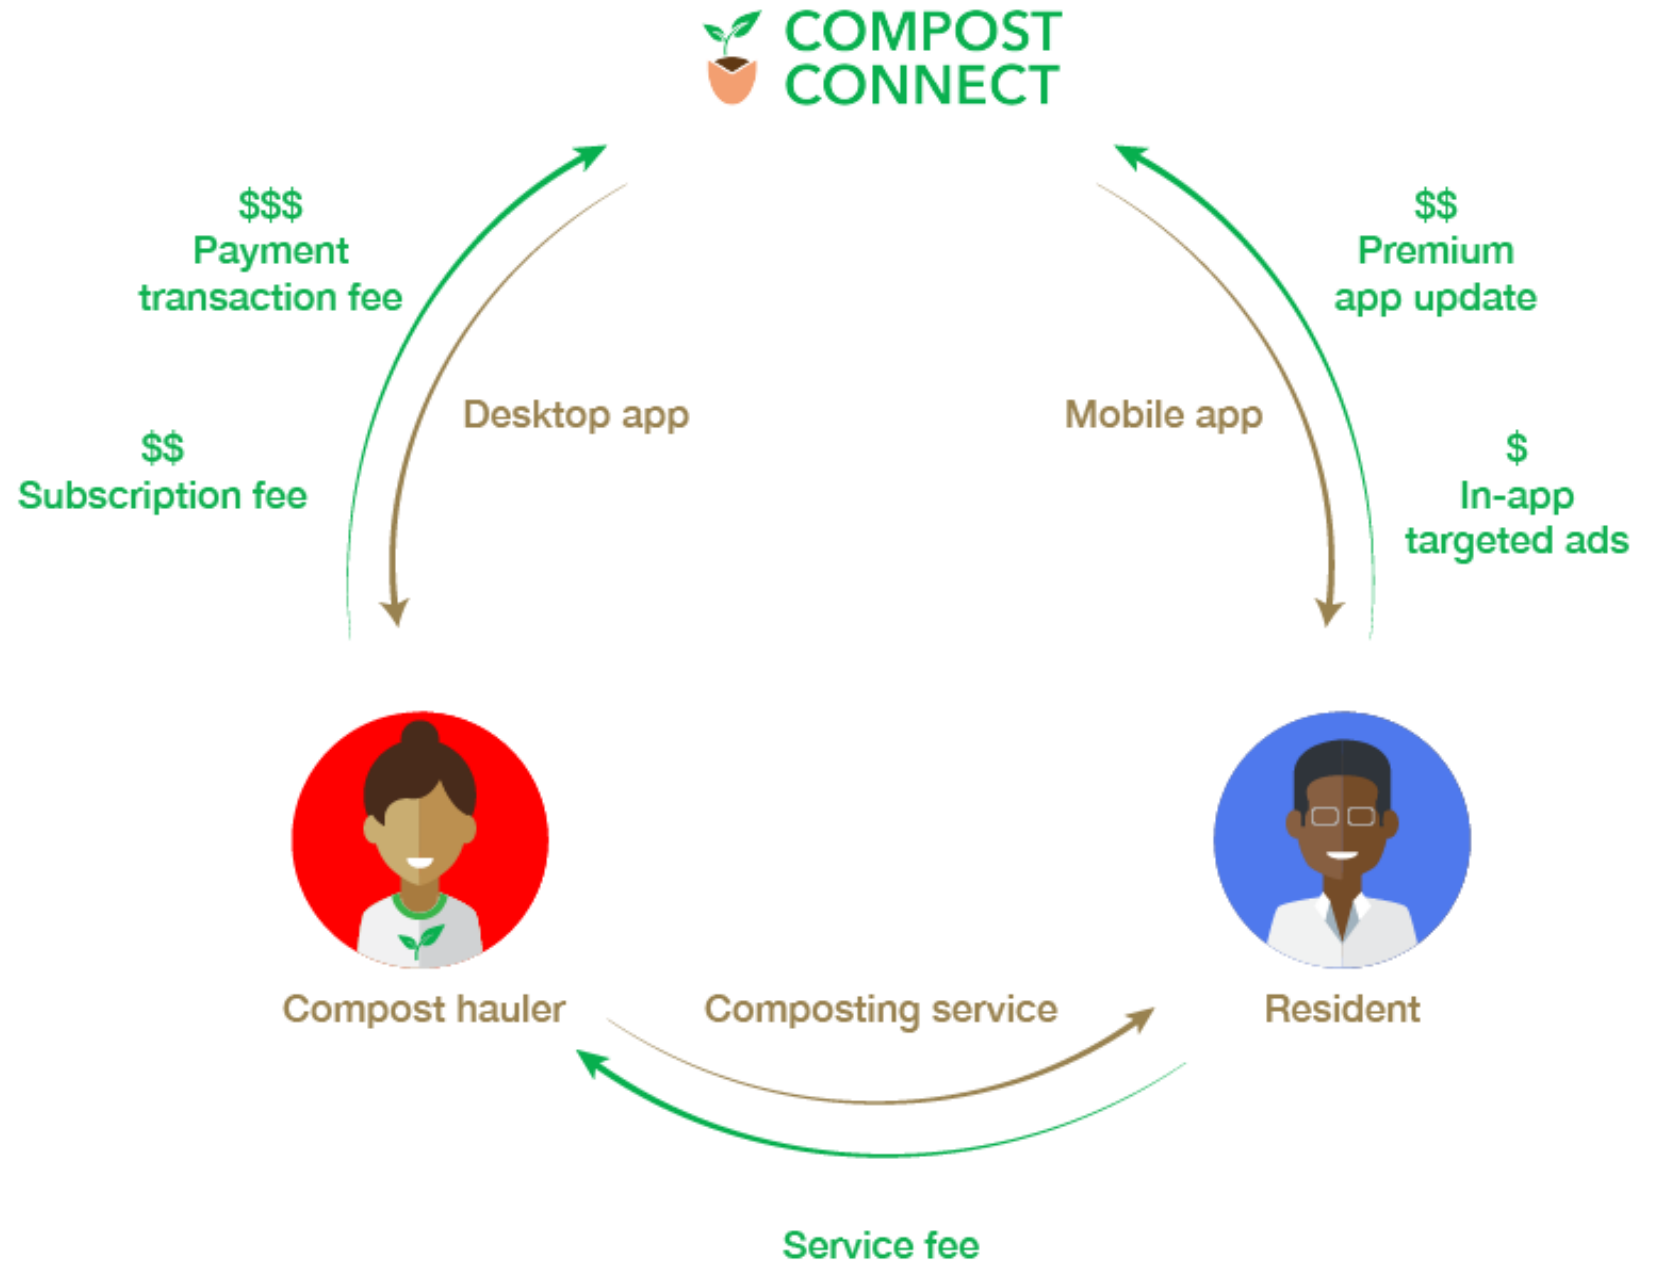

Resident

Compost hauler

Mobile app

Desktop app

Problem: Compost haulers need better tools to manage their service.

Route creation
Wayfinding

☹️ Limited route stops

Communication

☹️ Dispersed across email, text, calls

Food waste collection

☹️ Forget bucket
☹️ Don't know composting rules

Compost hauler

Resident

Hauler team communication

☹️ Miscommunication

Send payment

☹️ Forget payments

Sign up

☹️ Manual process

Member database

☹️ Managed manually
☹️ Amount of data surpassing gsheets

Solution: Compost Connect

Our revenue model

Get in touch!