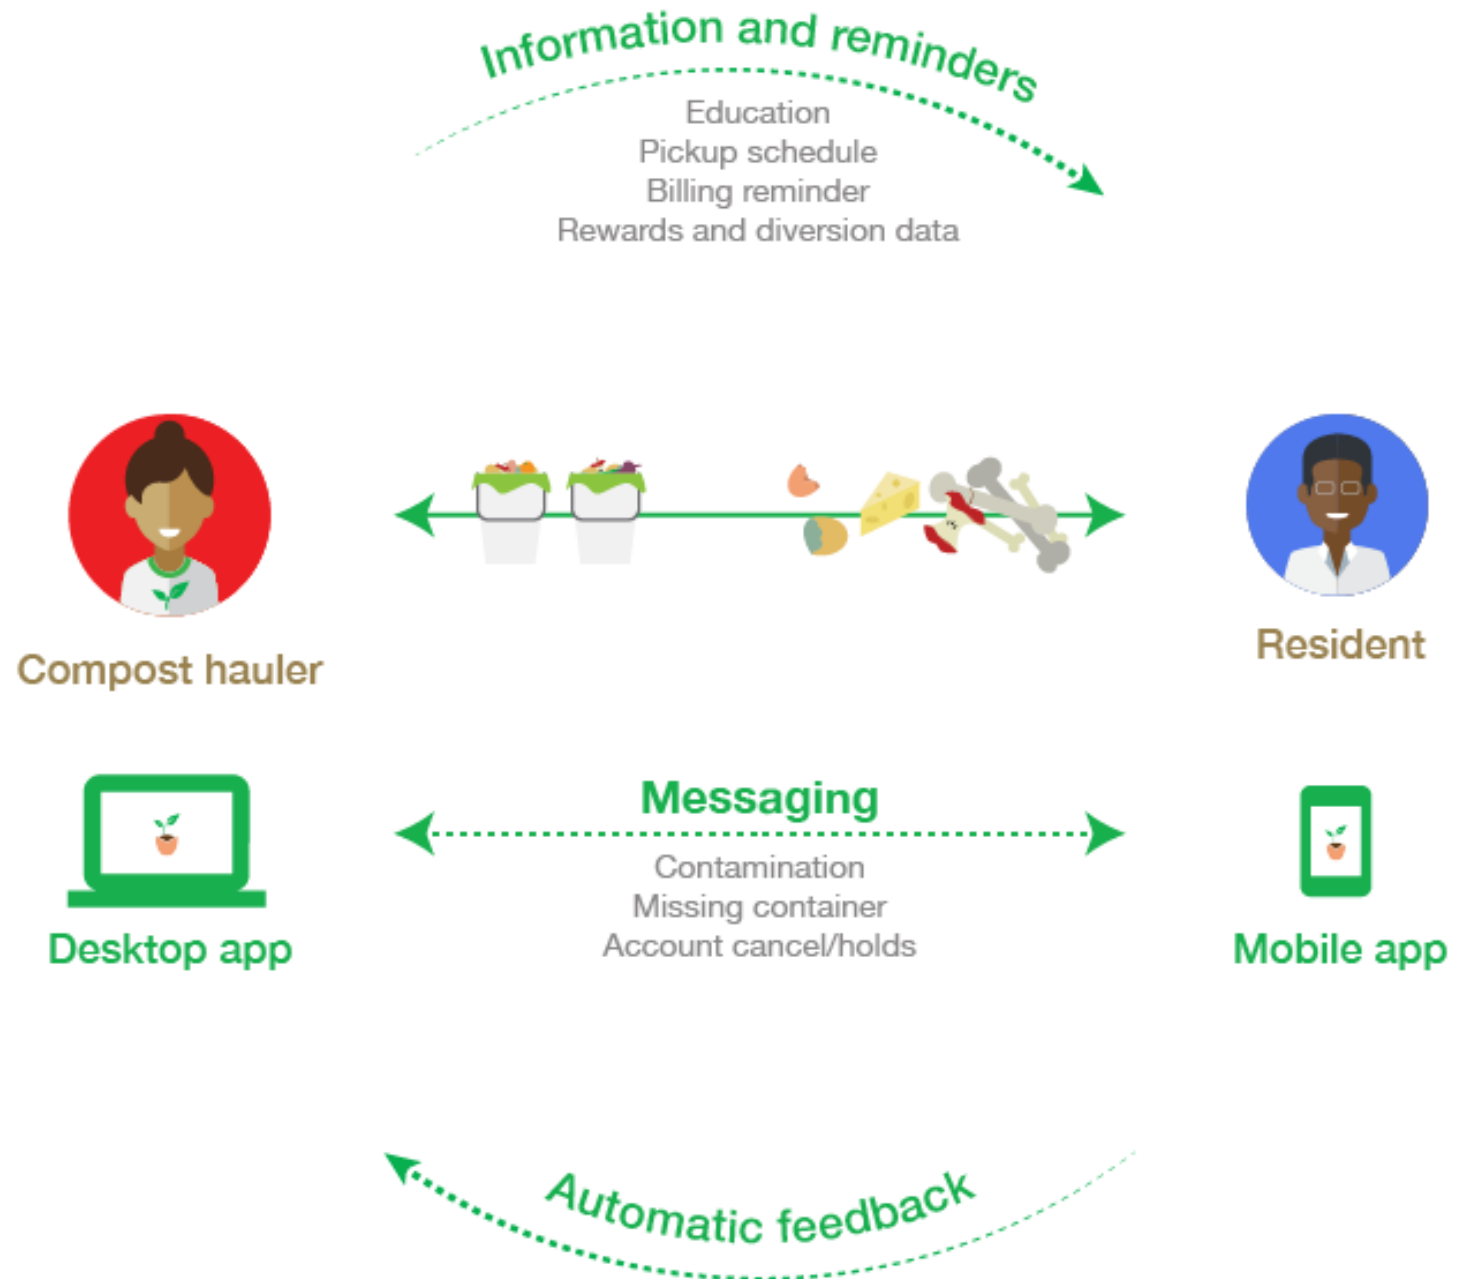

COMPOST CONNECT

An “App”licable Solution for Food Waste Management

Harini S. Aiyer

Founder and CEO of Close the Loop Solutions, Inc.

Our mission is to close the loop on food waste.

Compost Connect is an online platform that connects urban residents with local compost haulers.

Resident

Compost hauler

Mobile app

Desktop app

Problem: Compost haulers need better tools to manage their service.

Route creation
Wayfinding

☹️ Limited route stops

Communication

☹️ Dispersed across email, text, calls

Food waste collection

☹️ Forget bucket
☹️ Don't know composting rules

Compost hauler

Resident

Hauler team communication

☹️ Miscommunication

Send payment

☹️ Forget payments

Sign up

☹️ Manual process

Member database

☹️ Managed manually
☹️ Amount of data surpassing gsheets

Solution: Compost Connect

Our revenue model

Get in touch!