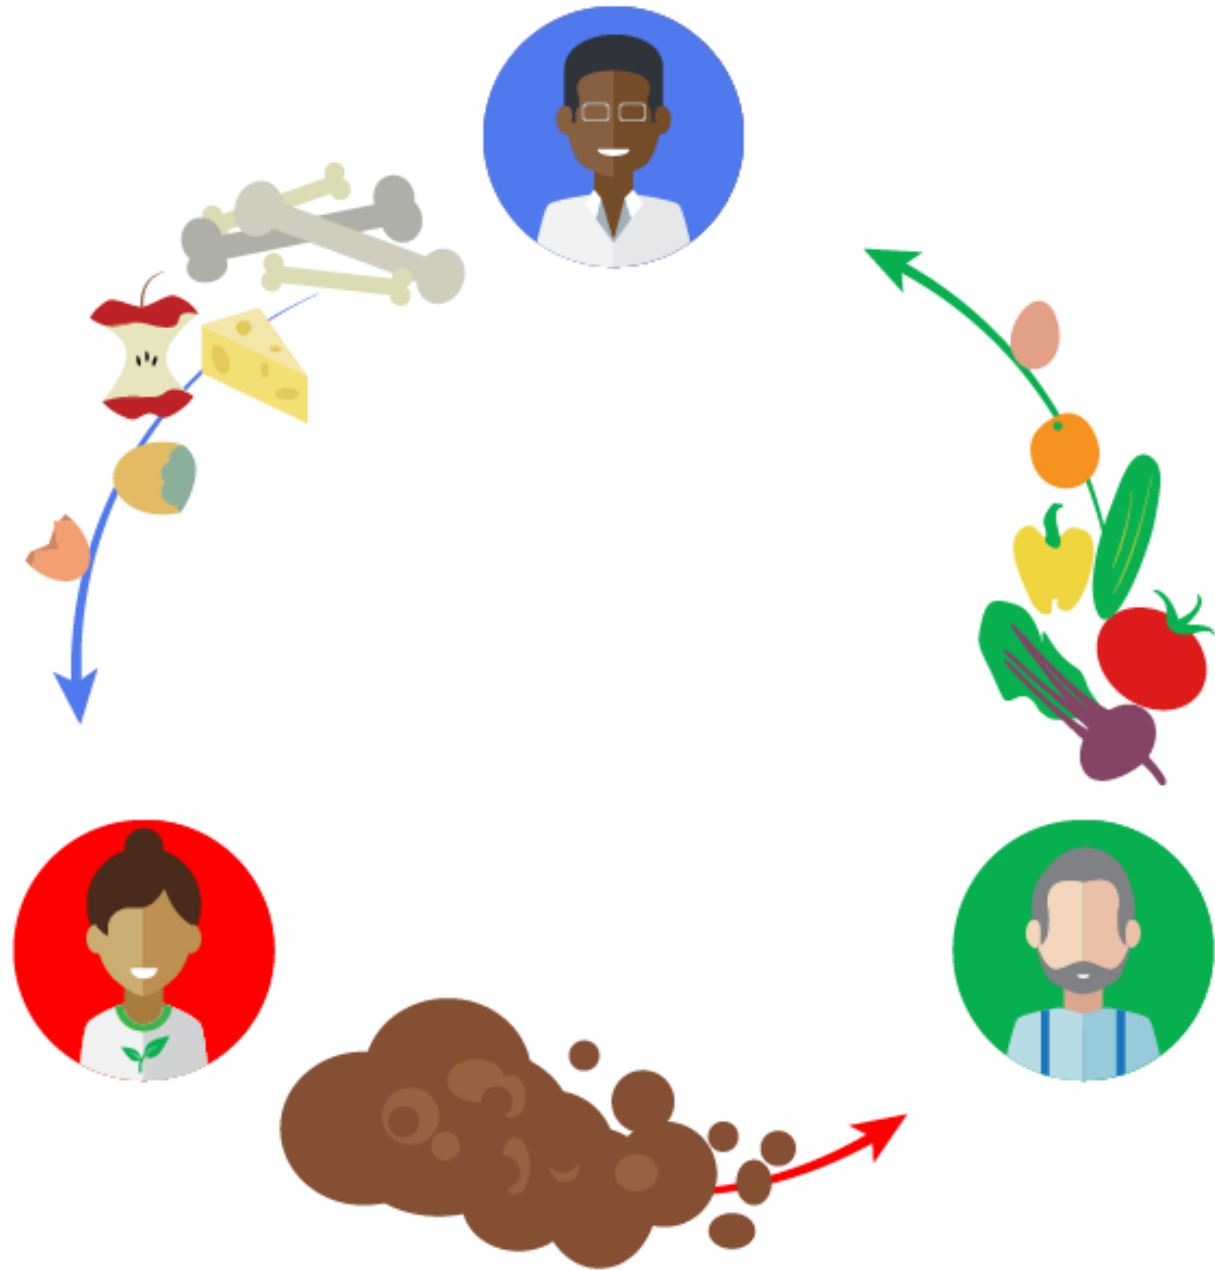

COMPOST CONNECT

An “App”licable Solution for Food Waste Management

Harini S. Aiyer

Founder and CEO of Close the Loop Solutions, Inc.

Our mission is to close the loop on food waste.

Compost Connect is an online platform that connects urban residents with local compost haulers.

Resident

Compost hauler

Mobile app

Desktop app

Problem: Compost haulers need better tools to manage their service.

Route creation
Wayfinding

☹️ Limited route stops

Communication